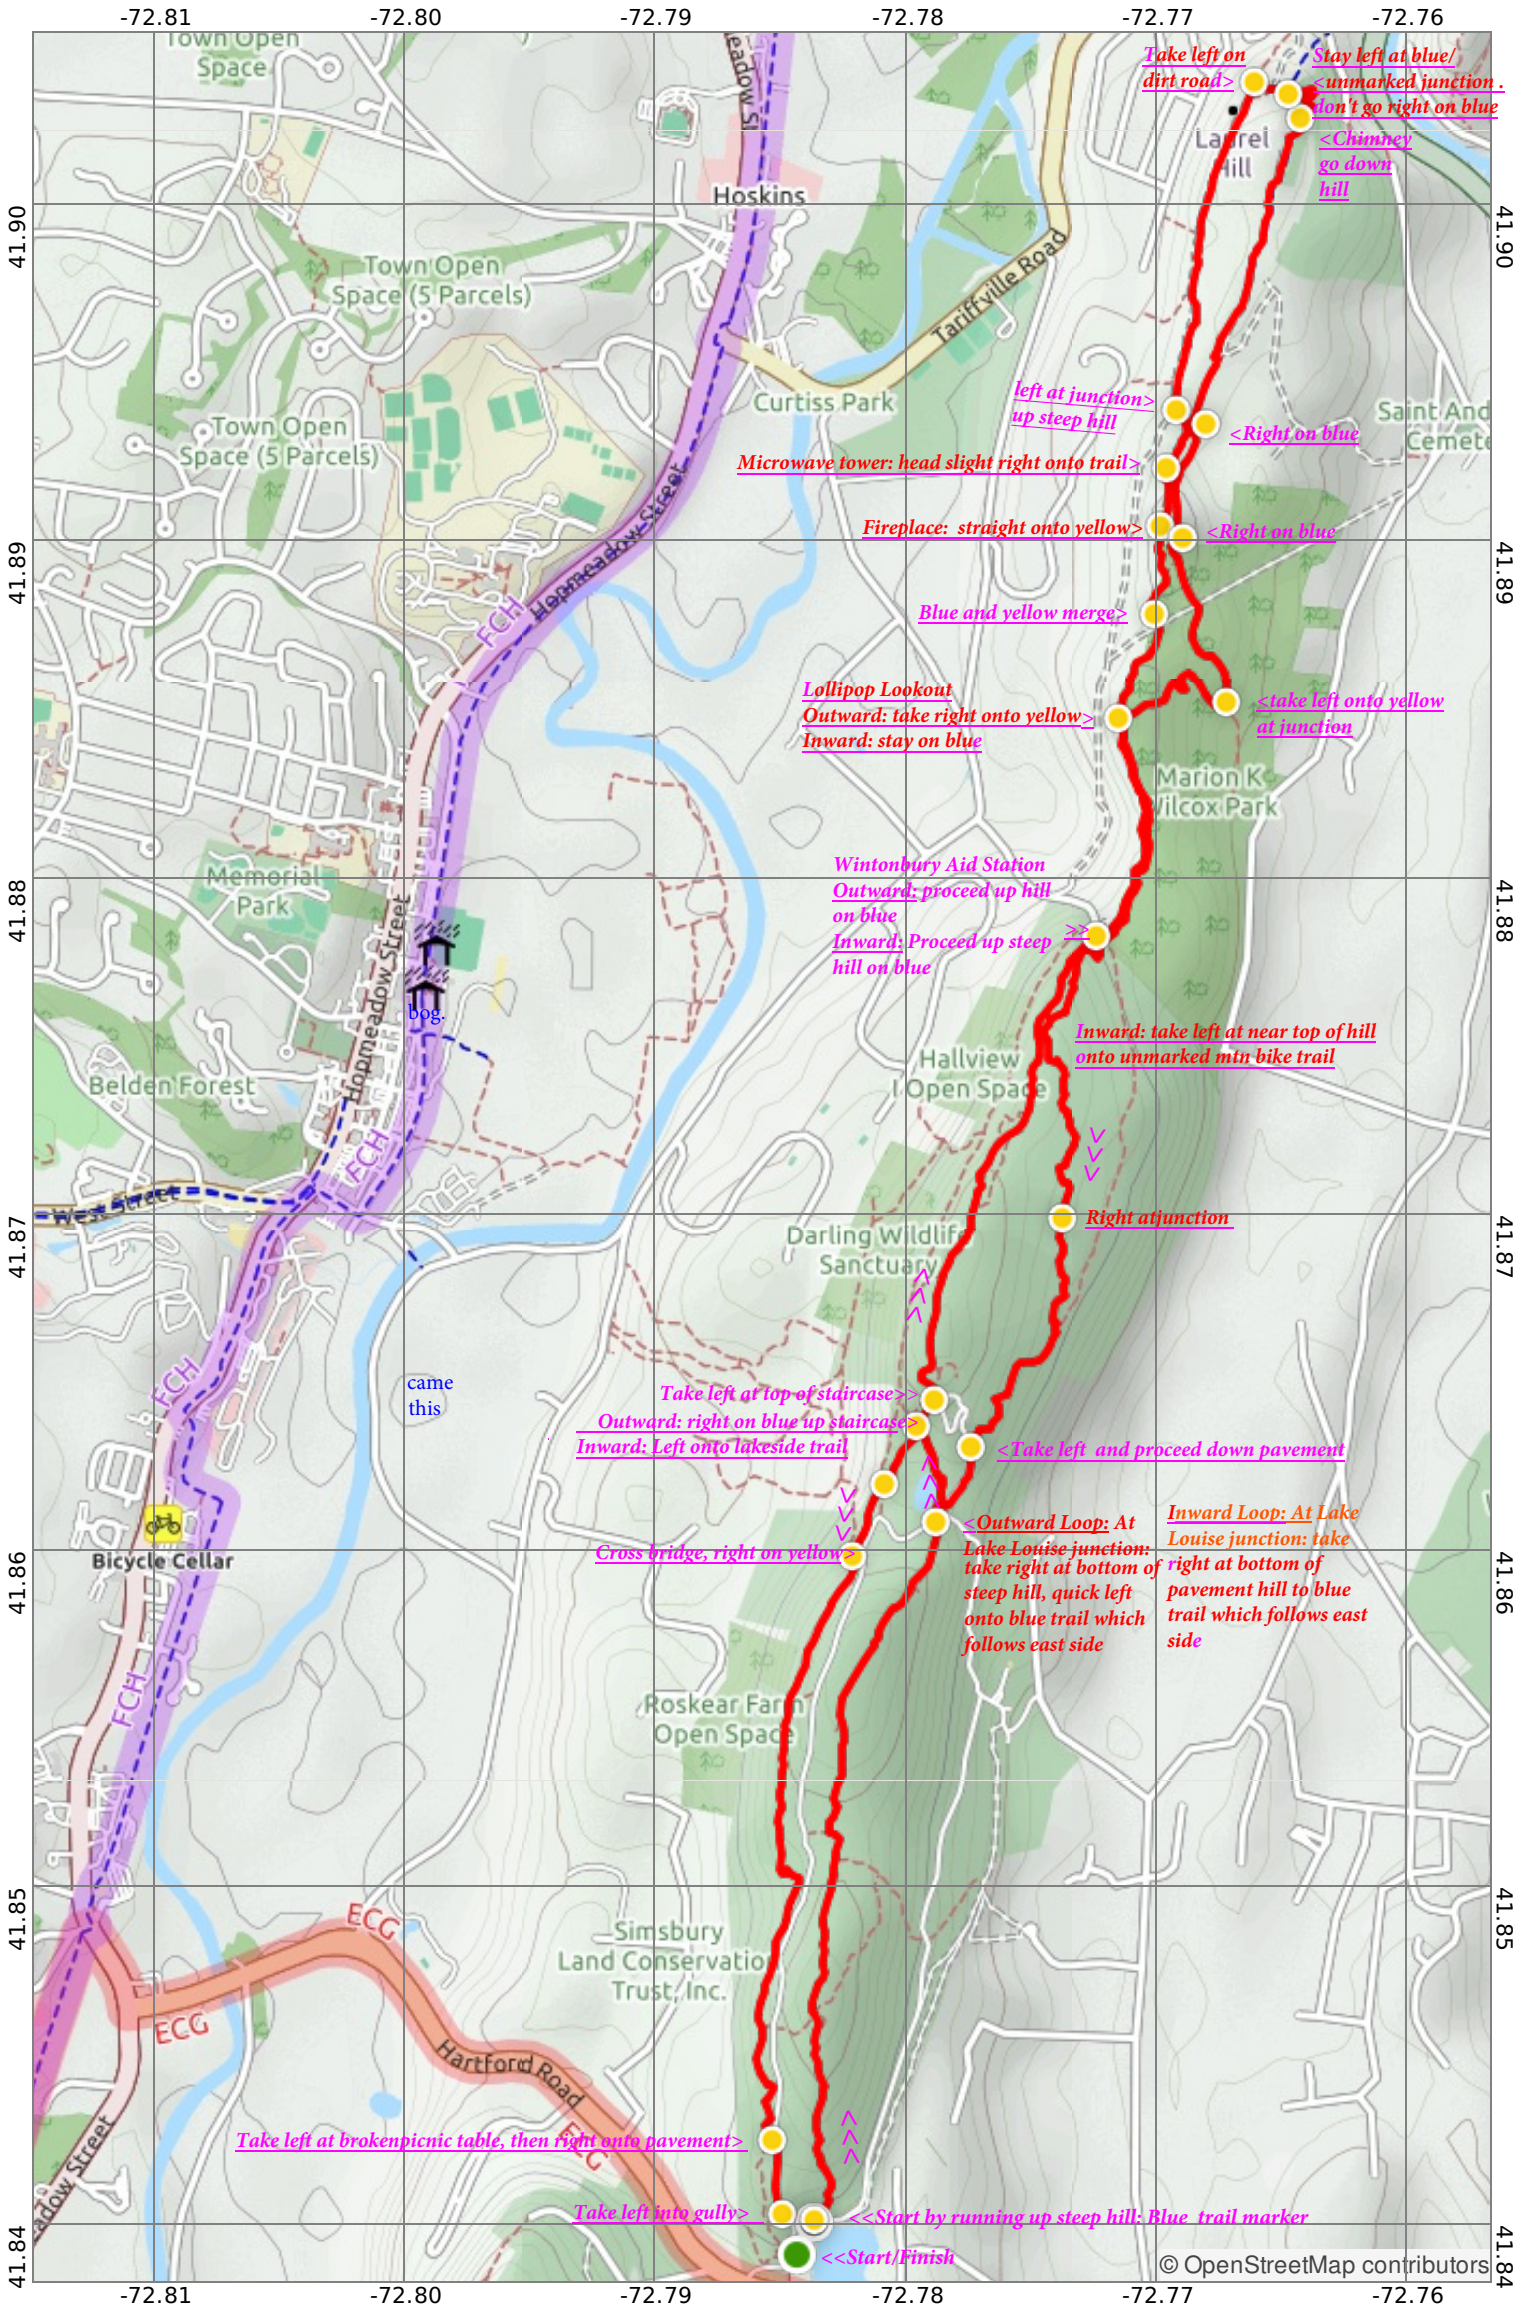

# Traprock 2017

MN  
13.9°W  
3/25/17

© OpenStreetMap contributors